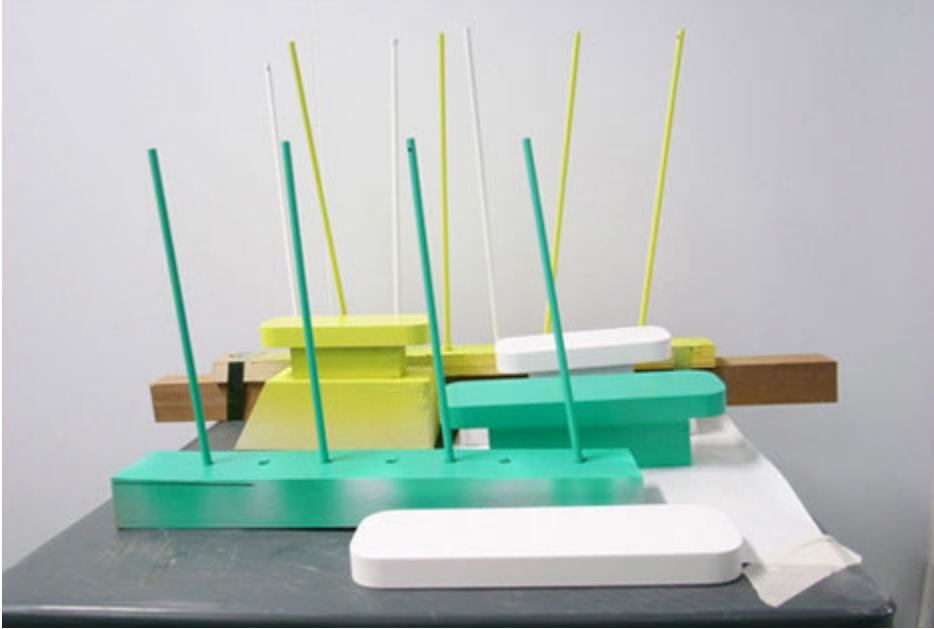

Studio JuJu's AT-Lamps, Bollard and the Black Box

Posted by Lisa Smith | 29 May 2009

These are two lovely examples of indirect lighting for the floor and the wall from Singapore-based [Studio JuJu](#), who seem to have adopted a [SANAA](#)-like sensibility toward furniture.

AT-lamps come in two heights and function as tables while lighting the surface beneath them. A series of LEDs is embedded into the wooden tabletop, which is supported by skinniest of steel legs.

Bollard and the Black Box sits facing the wall. When the touch switch/bollard is poked, it lights up, reflecting gently off an adjacent surface.