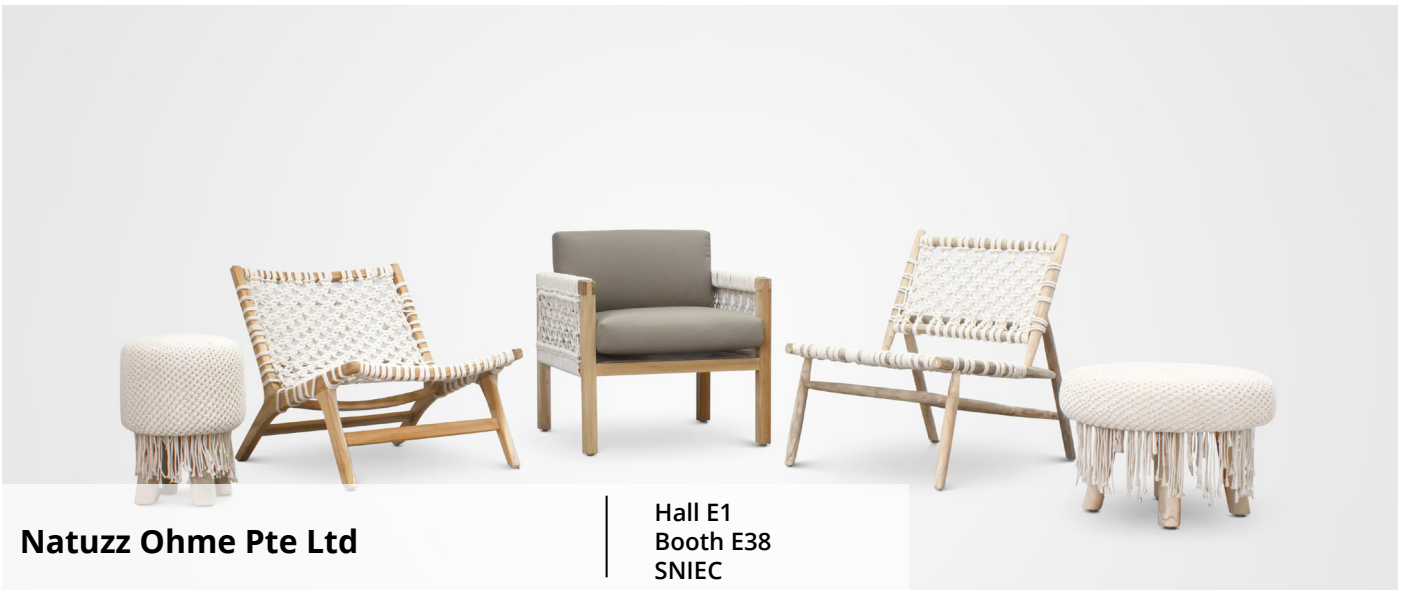

Natuzz Ohme Pte Ltd

Hall E1
Booth E38
SNIEC

Ms. Amber Tan

T +65 6274 1718

W www.natuzzohme.com

E amber@natuzzohme.com

Brings Nature to Your Home

From exquisite material to functional goods, glamorous designs to experienced craftsmanship, strong construction to top quality, **Natuzz Ohme** ties nature to your home and makes it uniquely you. Our offer not only limited to indoor furniture, yet also outdoor furniture, wall arts, decoratives items, lightning, so forth and so on.